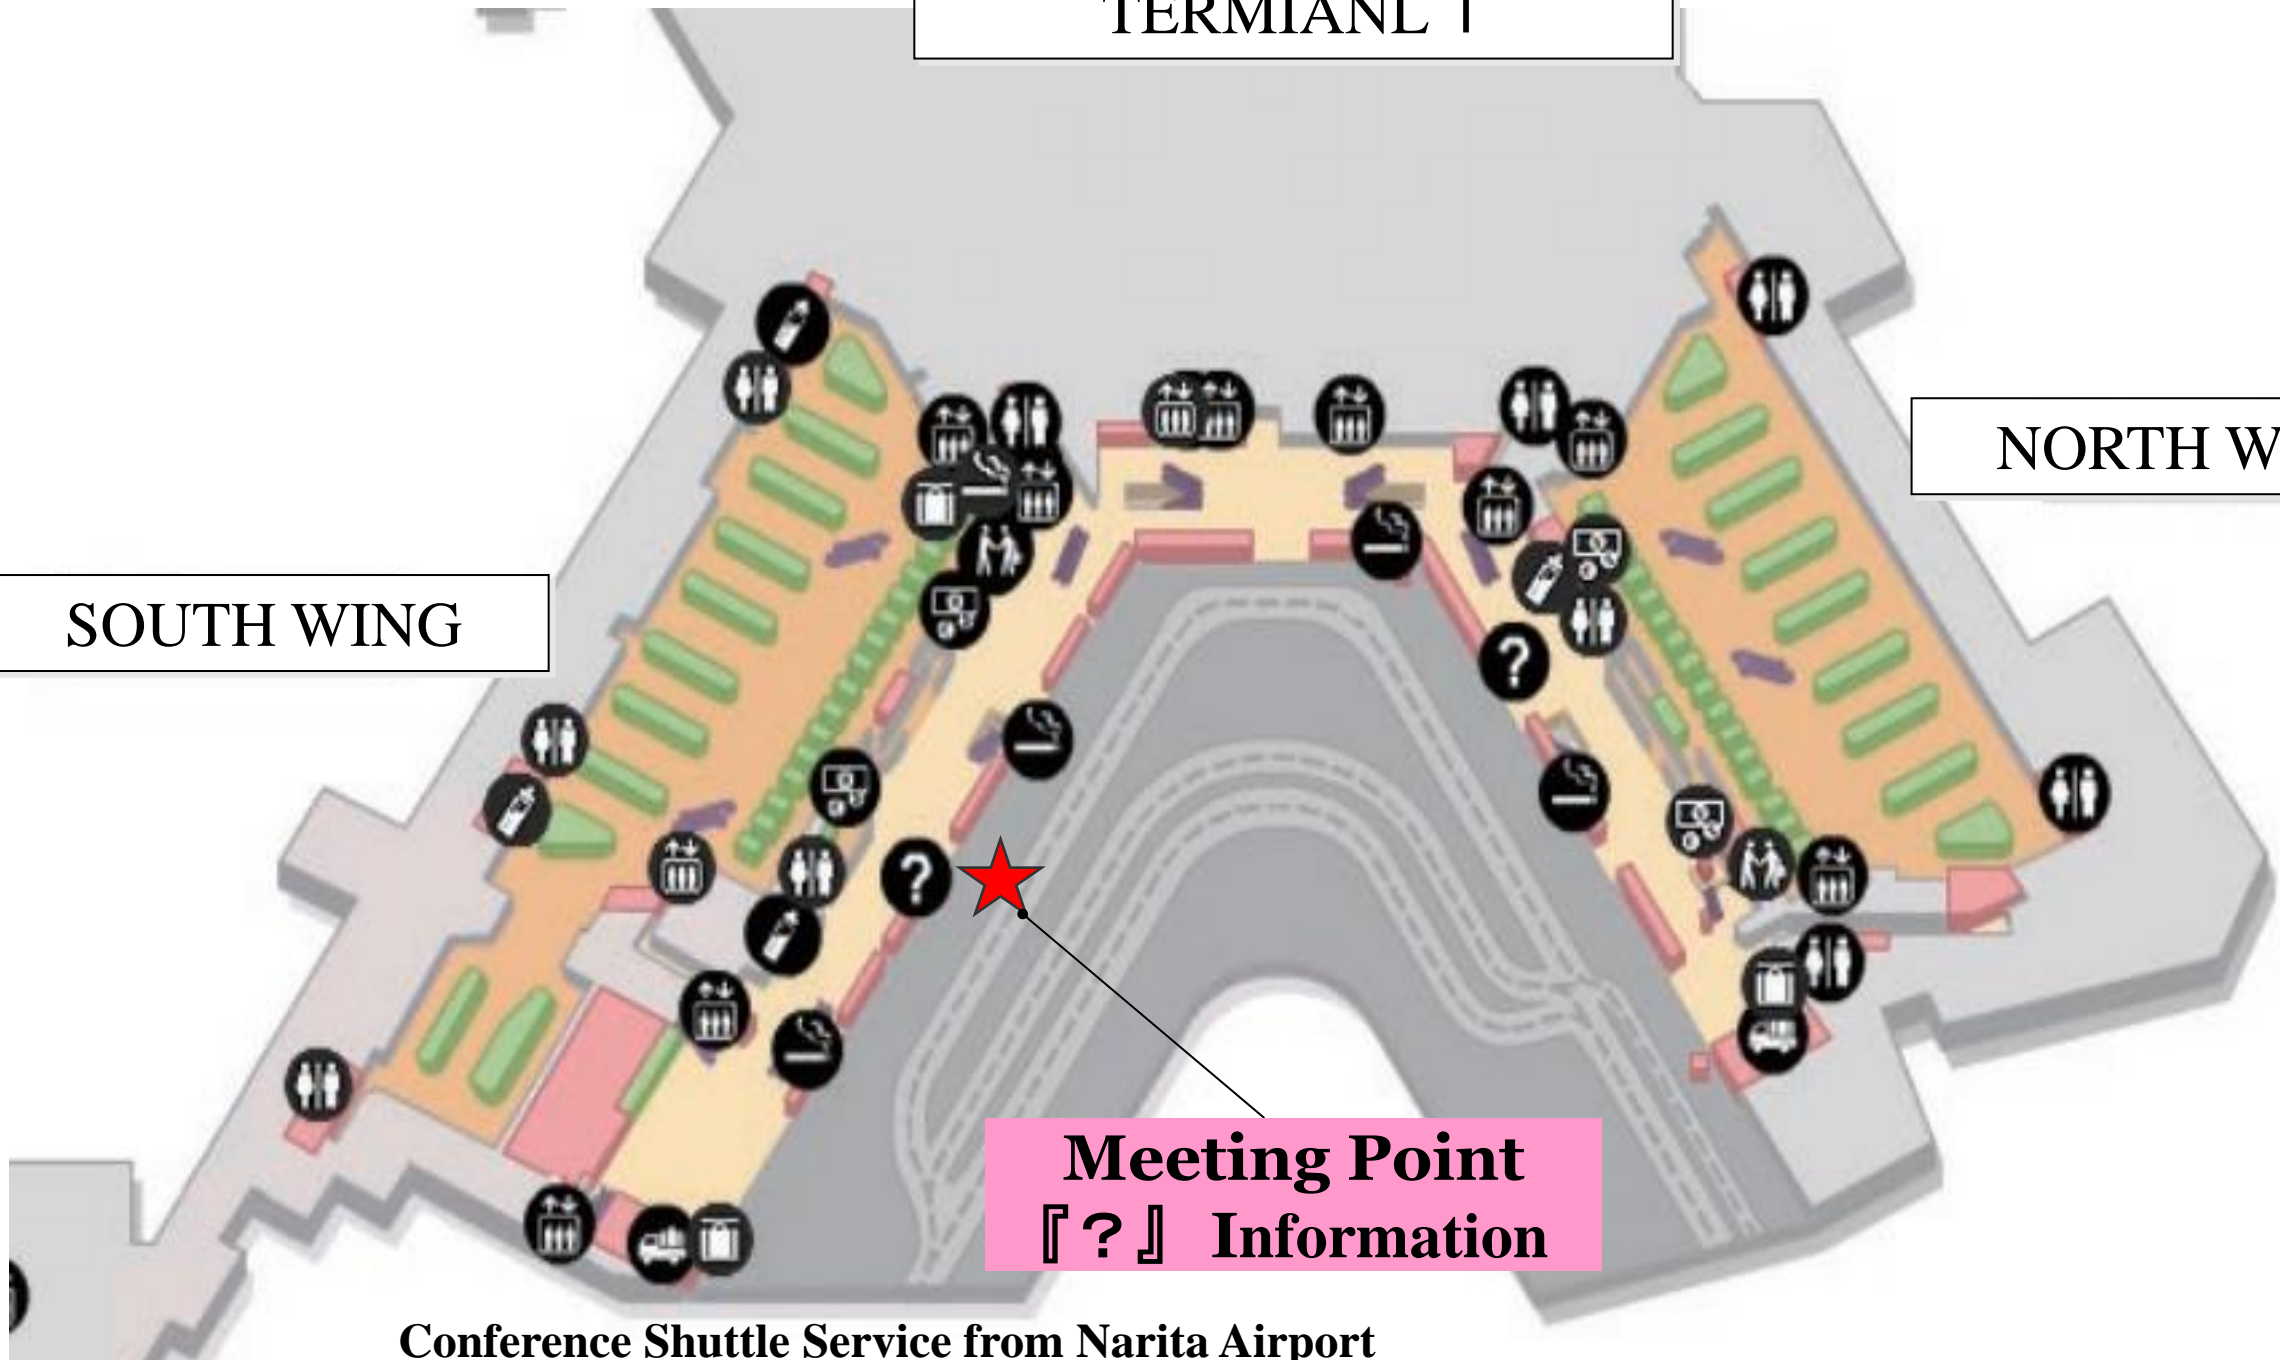

# NARITA AIRPORT TERMIANL 1

SOUTH WING

NORTH WING

**Meeting Point**  
**『?』 Information**

**\*Assembly Time: 10 minutes before departure time**